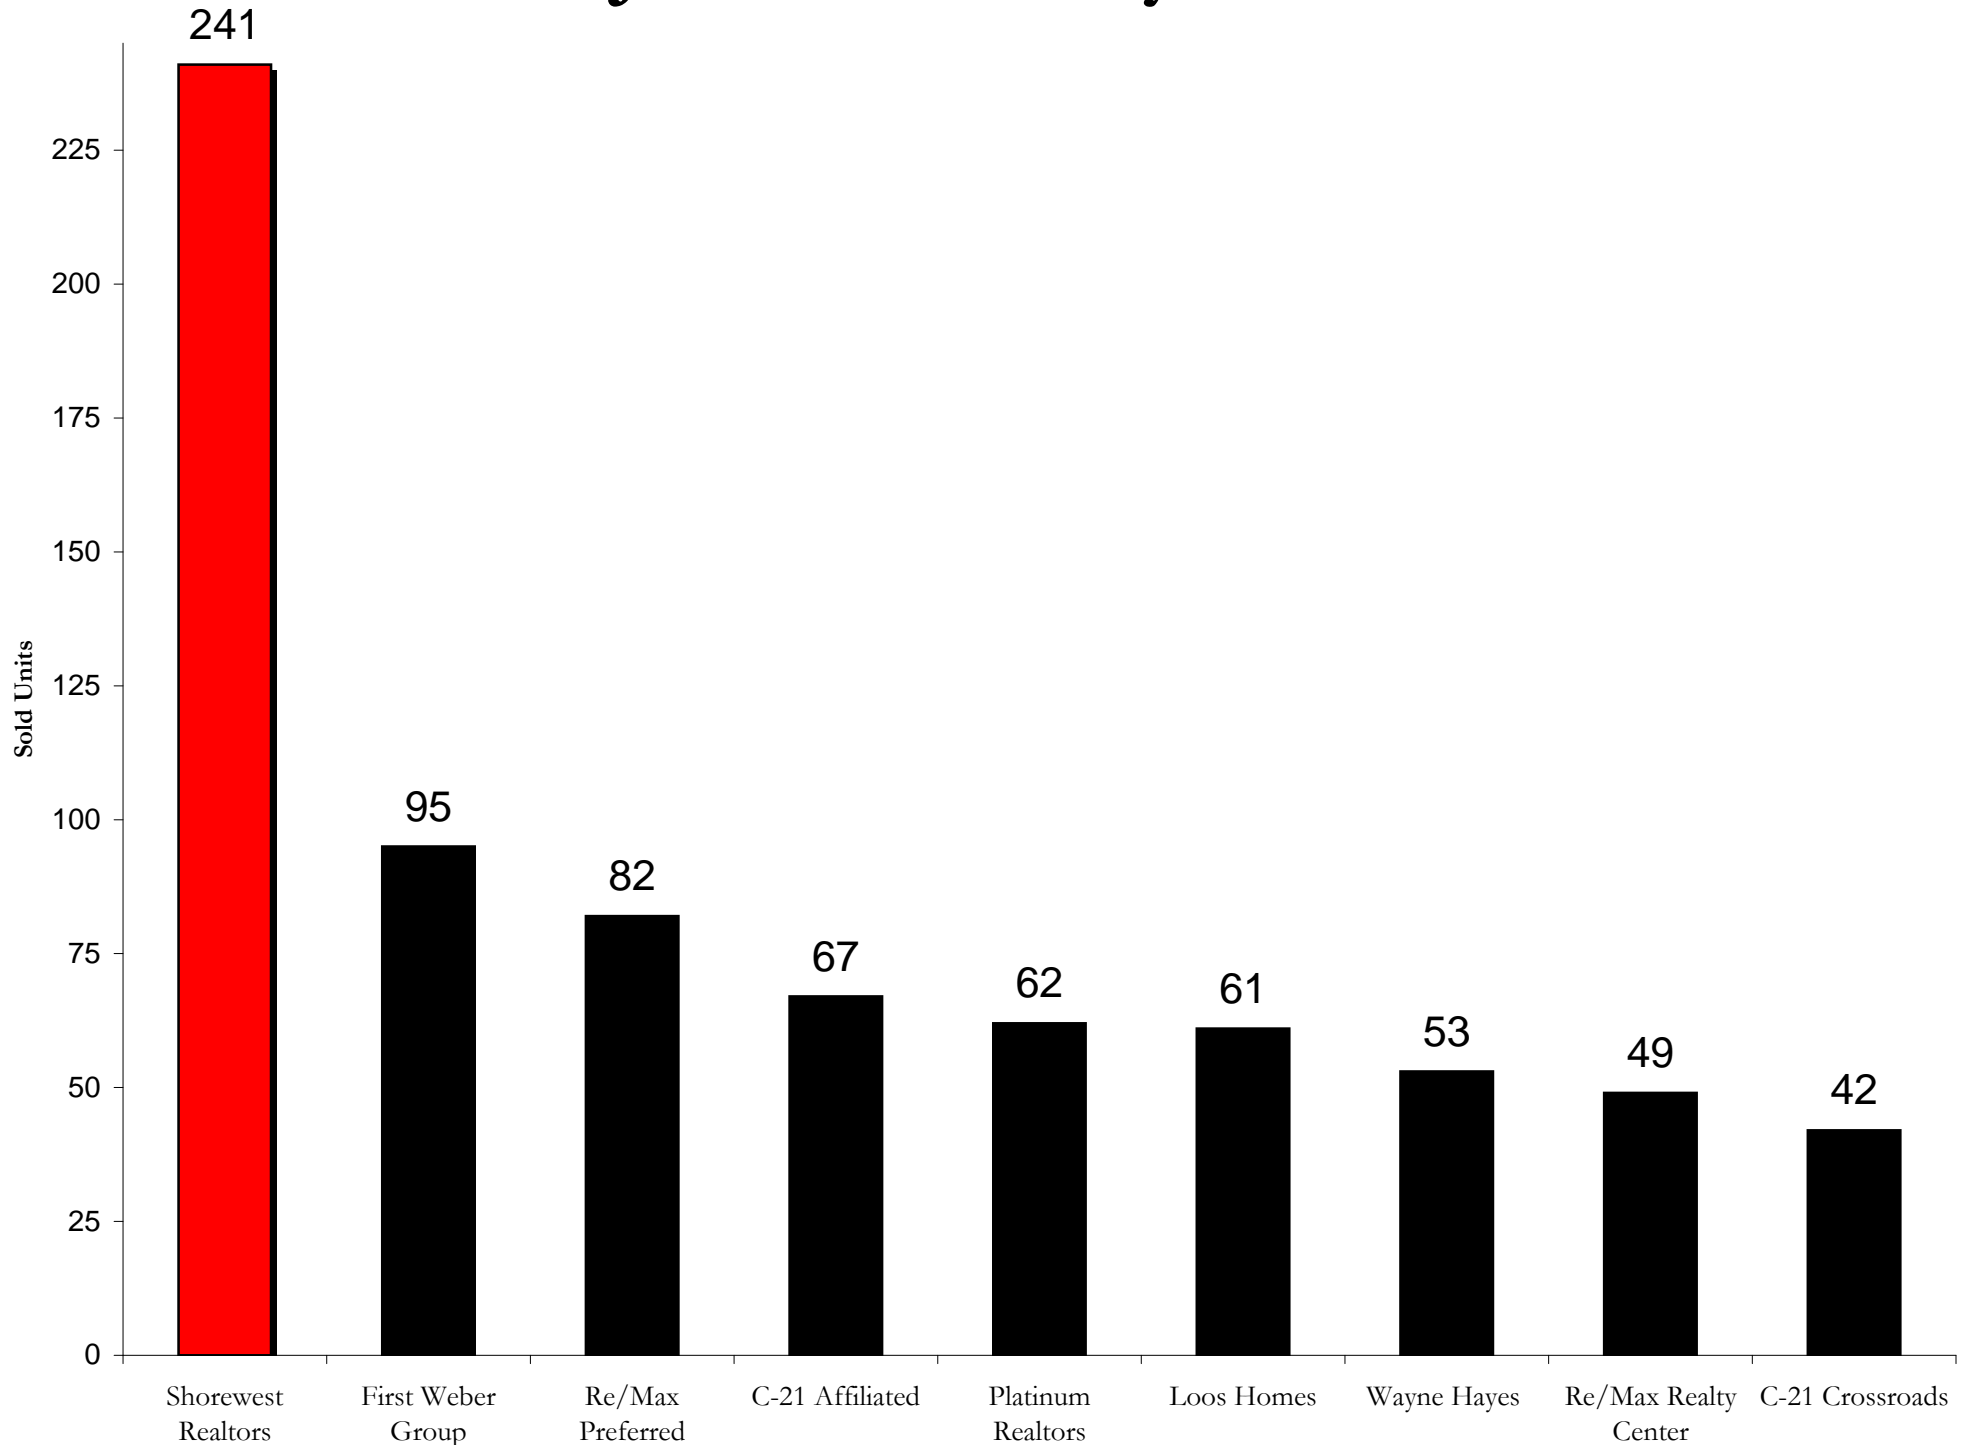

# 2009 Jefferson County Sold Units

Based on Metro MLS data from 1/1/09 to 12/31/09