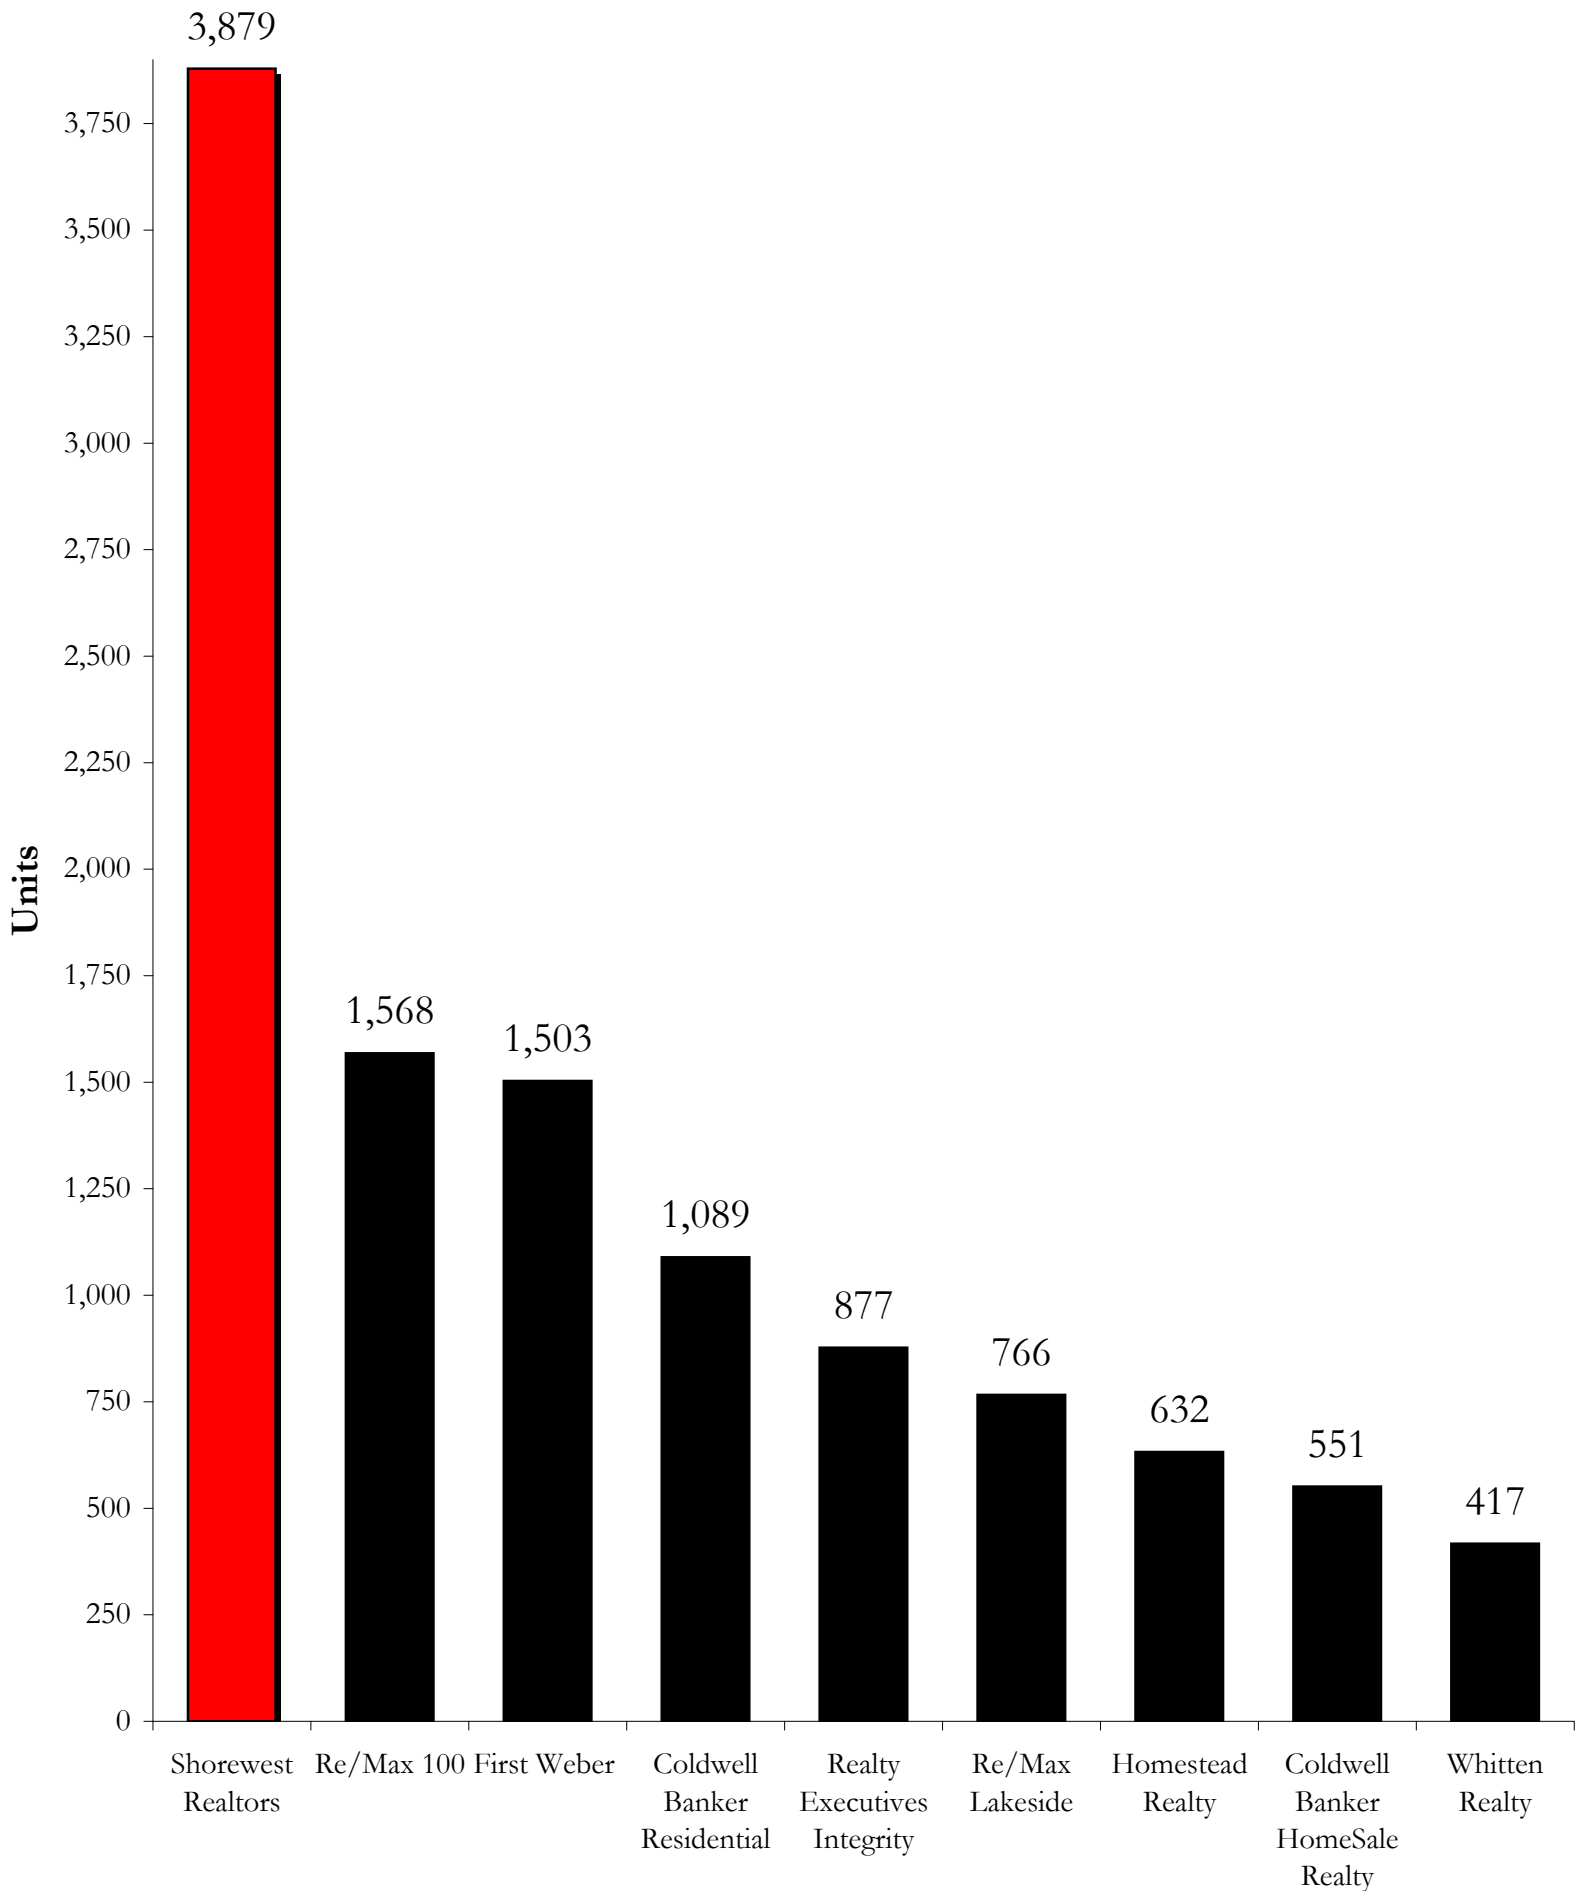

# 2009 MLS Sold Units Milwaukee County

Information based on Metro MLS data from 1/1/09 to 12/31/09