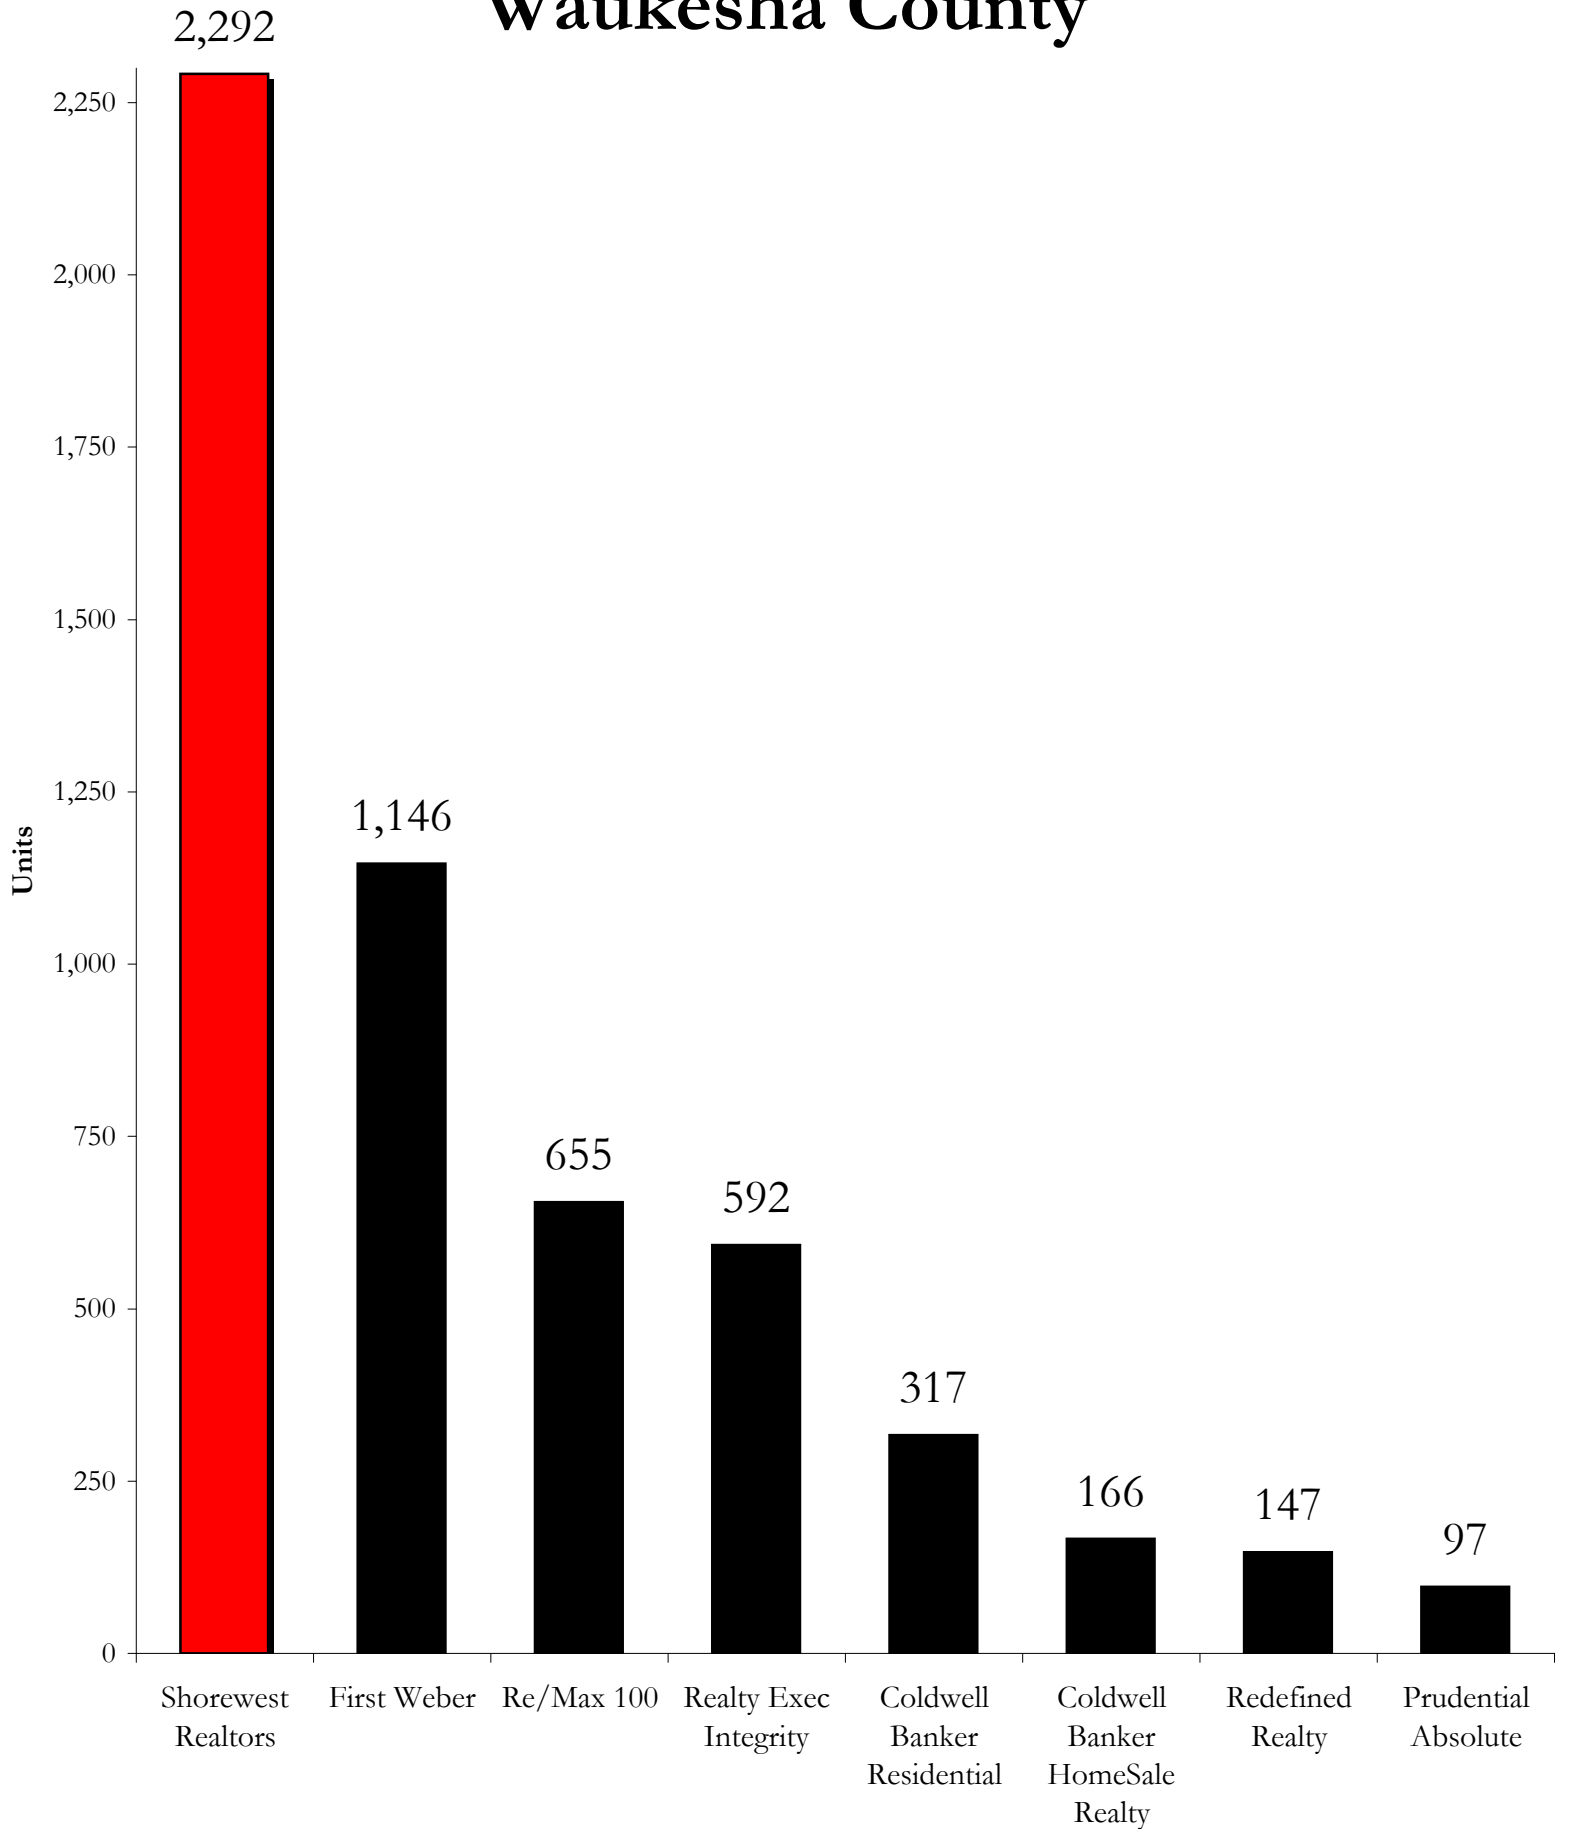

2009 MLS Sold Units Waukesha County

Information Based on Metro MLS Data from 1/1/09 to 12/31/09