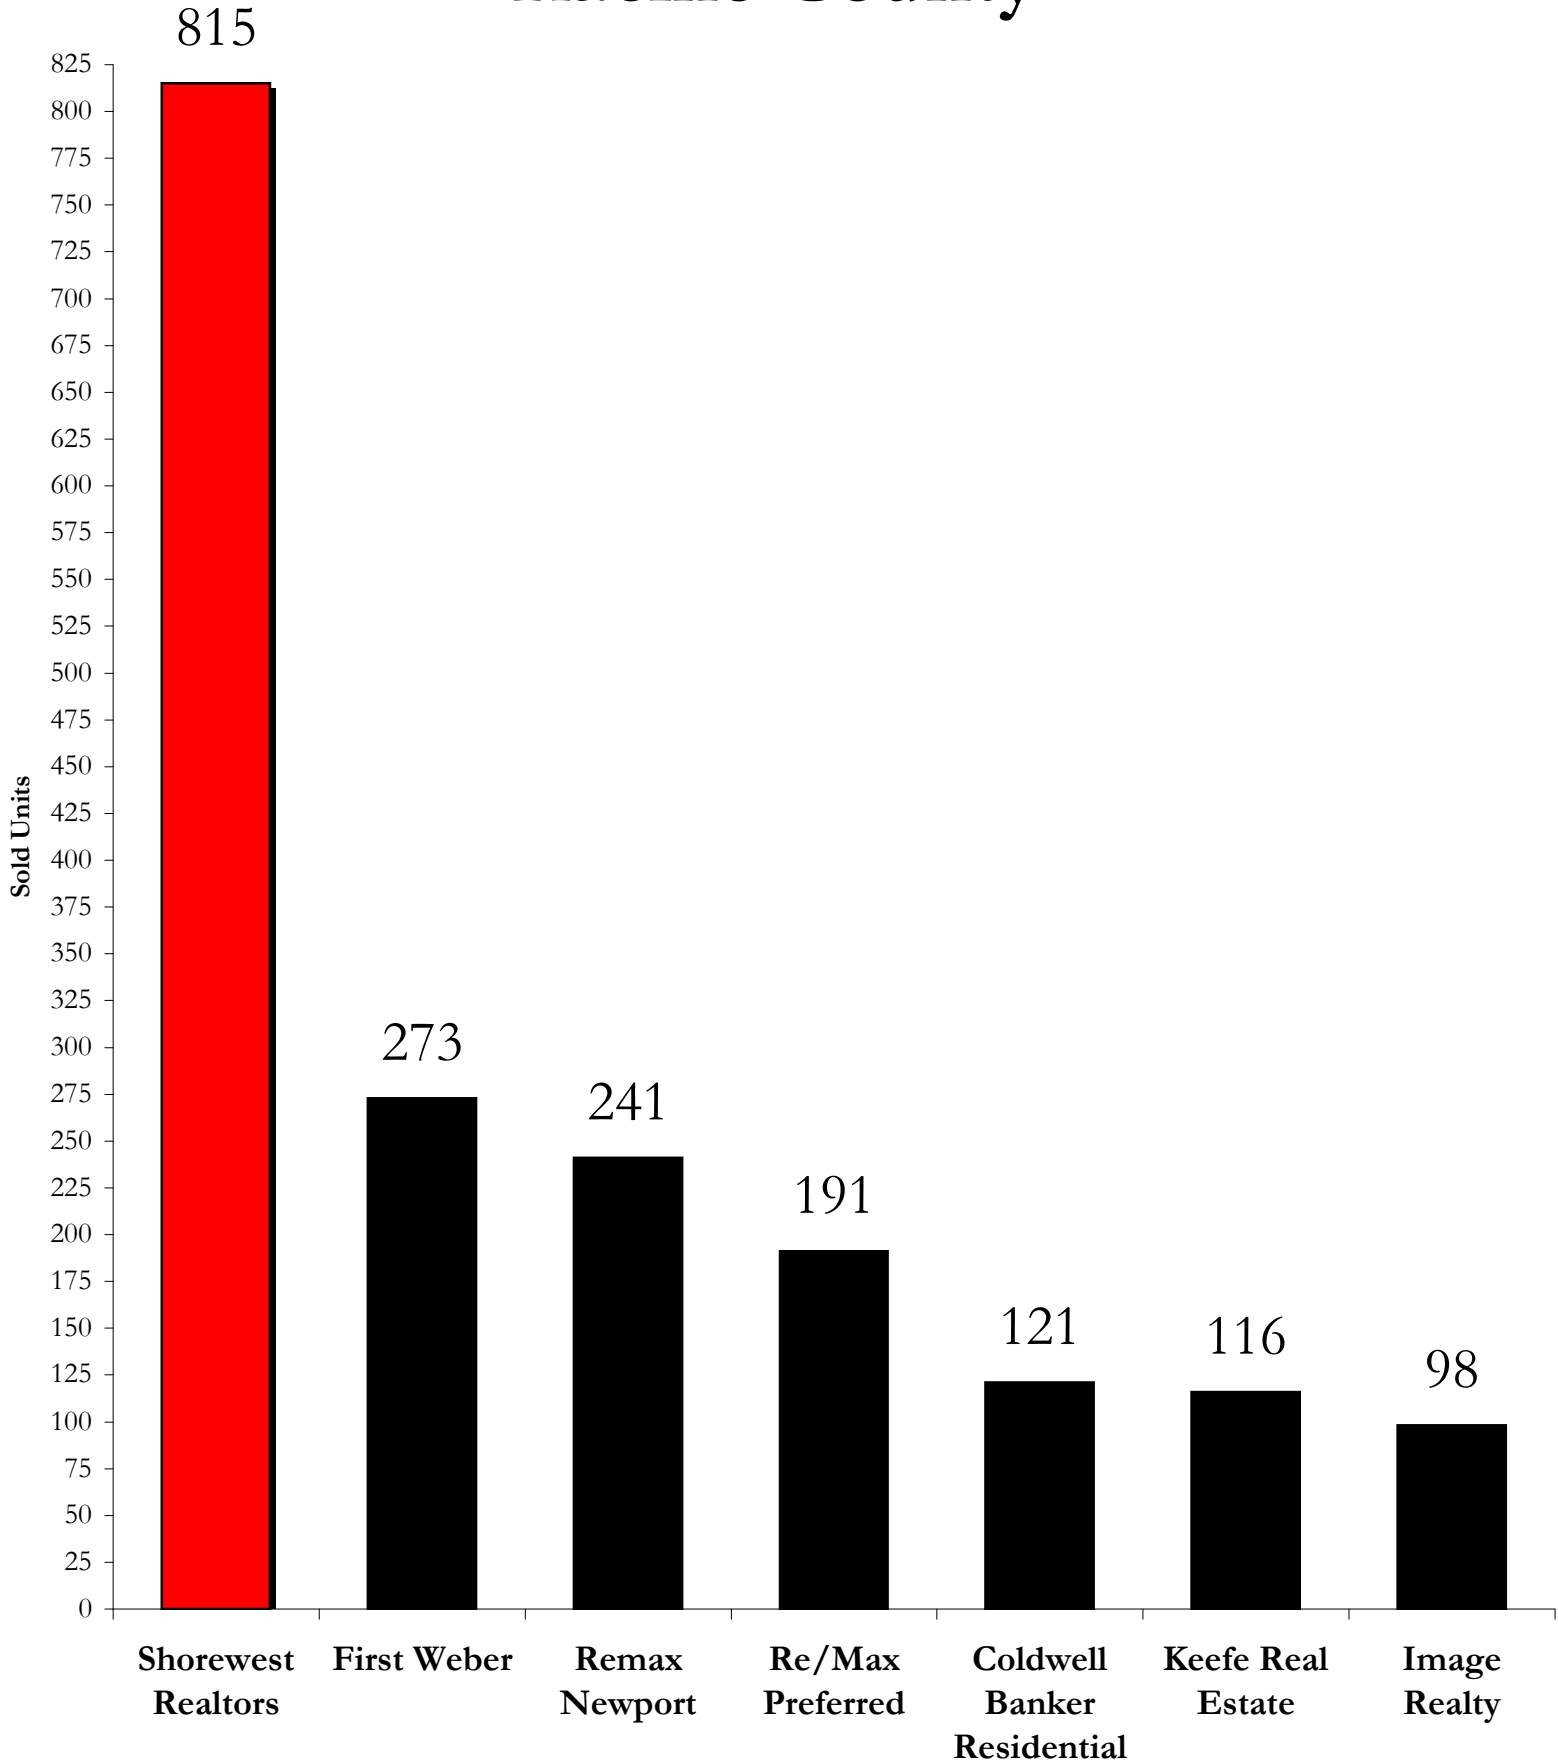

2009 MLS Sold Units Racine County

Information based on Metro MLS data from 1/1/09 to 12/31/09
Data represents the merger of Savaglio and Cape with Shorewest Realtors