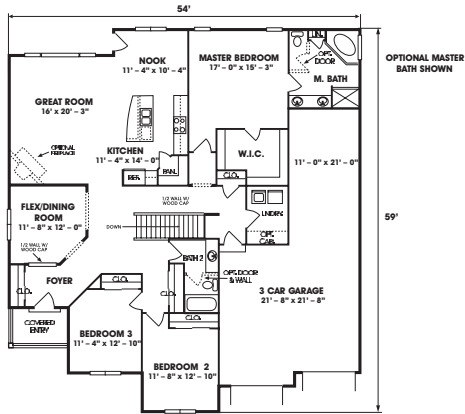

## THE HARTFORD - \$298,900

2,100 SF • RANCH • 3 BED • 2 BATH • 3 CAR GARAGE

## THE NANTUCKET - \$339,900

3,046 SF • 2 STORY • 4/5 BED • 2 1/2 BATH • 3 CAR GARAGE

## THE SAVANNAH - \$334,900

2,729 SF • 2 STORY • 4 BED • 2 1/2 BATH • 3 CAR GARAGE