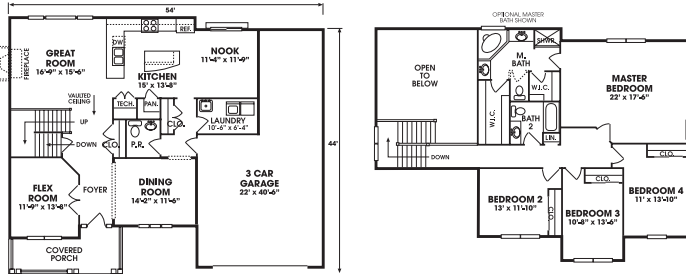

## THE HARTFORD - \$298,900

2,100 SF • RANCH • 3 BED • 2 BATH • 3 CAR GARAGE

## THE NANTUCKET - \$339,900

3,046 SF • 2 STORY • 4/5 BED • 2 1/2 BATH • 3 CAR GARAGE

## THE SAVANNAH - \$334,900

2,729 SF • 2 STORY • 4 BED • 2 1/2 BATH • 3 CAR GARAGE

## THE RICHMOND - \$314,900

2,528 SF • RANCH • 4/5 BED • 2 1/2 BATH • 3 CAR GARAGE

**KORNDORFER**  
DEVELOPMENT

**(262) 898-2688**  
**WWW.KORNDORFER.INFO**

Restrictions Apply. All dimensions are approximate. Some features shown above are optional. Illustrations and landscaping are artist's concept. Builder reserves the right to make changes to improve the product. Copyright © 2007 Korndorfer Development