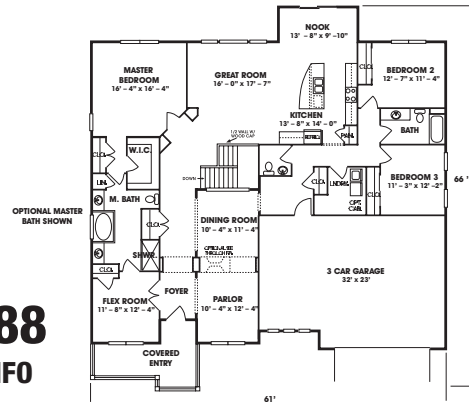

## THE HARTFORD - \$298,900

2,100 SF • RANCH • 3 BED • 2 BATH • 3 CAR GARAGE

## THE NANTUCKET - \$339,900

3,046 SF • 2 STORY • 4/5 BED • 2 1/2 BATH • 3 CAR GARAGE

## THE SAVANNAH - \$334,900

2,729 SF • 2 STORY • 4 BED • 2 1/2 BATH • 3 CAR GARAGE

## THE RICHMOND - \$314,900

2,528 SF • RANCH • 4/5 BED • 2 1/2 BATH • 3 CAR GARAGE

**KORNDORFER**  
DEVELOPMENT

**(262) 898-2688**  
**WWW.KORNDORFER.INFO**

Restrictions Apply. All dimensions are approximate. Some features shown above are optional. Illustrations and landscaping are artist's concept. Builder reserves the right to make changes to improve the product. Copyright © 2007 Korndorfer Development