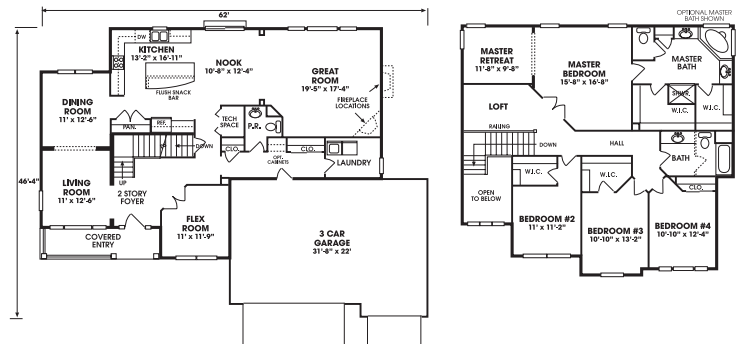

## THE HARTFORD - \$298,900

2,100 SF • RANCH • 3 BED • 2 BATH • 3 CAR GARAGE

## THE NANTUCKET - \$339,900

3,046 SF • 2 STORY • 4/5 BED • 2 1/2 BATH • 3 CAR GARAGE

## THE SAVANNAH - \$334,900

2,729 SF • 2 STORY • 4 BED • 2 1/2 BATH • 3 CAR GARAGE

## THE RICHMOND - \$314,900

2,528 SF • RANCH • 4/5 BED • 2 1/2 BATH • 3 CAR GARAGE

**KORNDORFER**  
DEVELOPMENT

**(262) 898-2688**  
**WWW.KORNDORFER.INFO**

Restrictions Apply. All dimensions are approximate. Some features shown above are optional. Illustrations and landscaping are artist's concept. Builder reserves the right to make changes to improve the product. Copyright © 2007 Korndorfer Development